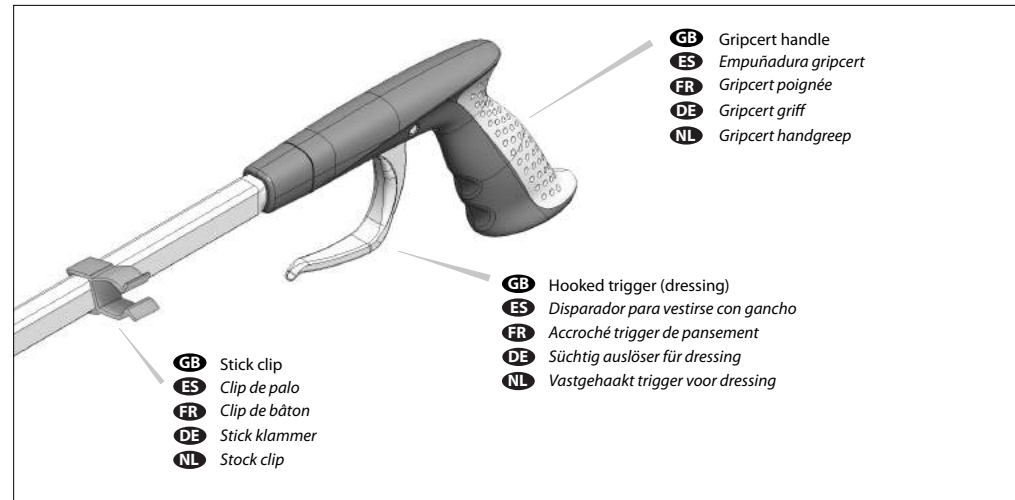

www.HHAdlEssentials.com